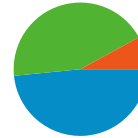

- **Search Engines**
  7,698.00 (48.42%)
- **Referring Sites**
  6,939.00 (43.64%)
- **Direct Traffic**
  1,262.00 (7.94%)

Top Traffic Sources

Sources	Visits	% visits	Keywords	Visits	% visits
google (organic)	6,836	43.00%	papua new guinea jobs	1,025	13.32%
pngbd.com (referral)	6,270	39.44%	jobs in papua new guinea	892	11.59%
(direct) ((none))	1,262	7.94%	jobs in png	491	6.38%
yahoo (organic)	371	2.33%	png jobs	401	5.21%
bing (organic)	164	1.03%	jobs papua new guinea	294	3.82%