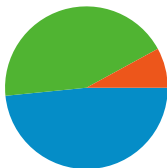

Site Usage

15,899 Visits

33.78% Bounce Rate

72,579 Pageviews

00:03:29 Avg. Time on Site

4.57 Pages/Visit

83.24% % New Visits

Visitors Overview

Visitors
13,434

Map Overlay

Traffic Sources Overview

- **Search Engines**
7,698.00 (48.42%)
- **Referring Sites**
6,939.00 (43.64%)
- **Direct Traffic**
1,262.00 (7.94%)

Content Overview

Pages	Pageviews	% Pageviews
/	23,971	33.03%
/jobs/Professional/	5,656	7.79%
/jobs/Mining/	5,085	7.01%
/jobs/Other/	3,646	5.02%
/jobs/Trades/	3,026	4.17%

13,434 people visited this site

 **15,899 Visits**

 **13,434 Absolute Unique Visitors**

 **72,579 Pageviews**

 **4.57 Average Pageviews**

 **00:03:29 Time on Site**

 **33.78% Bounce Rate**

 **83.24% New Visits**

15,899 visits came from 153 countries/territories

Site Usage

Country/Territory	Visits	Pages/Visit	Avg. Time on Site	% New Visits	Bounce Rate
Australia	6,307	4.58	00:02:33	83.76%	31.96%
Papua New Guinea	1,859	4.99	00:08:53	73.75%	30.82%
Philippines	1,077	5.11	00:04:03	86.17%	30.92%
United States	964	4.24	00:02:02	88.90%	47.51%
New Zealand	894	5.01	00:02:25	83.33%	25.95%
India	506	4.43	00:03:35	88.54%	31.62%
United Kingdom	473	4.42	00:01:52	88.79%	37.84%
China	278	2.96	00:02:14	64.75%	39.21%
Canada	268	4.06	00:02:41	88.43%	42.91%