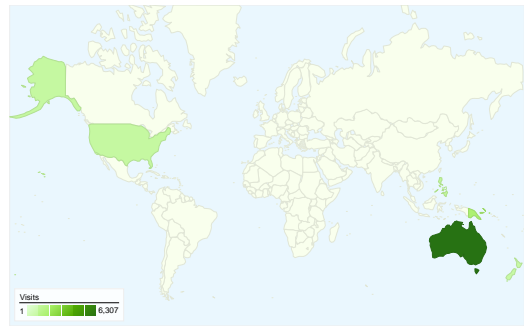

Site Usage

15,899 Visits

33.78% Bounce Rate

72,579 Pageviews

00:03:29 Avg. Time on Site

4.57 Pages/Visit

83.24% % New Visits

Visitors Overview

Visitors
13,434

Map Overlay

Traffic Sources Overview

- **Search Engines**
7,698.00 (48.42%)
- **Referring Sites**
6,939.00 (43.64%)
- **Direct Traffic**
1,262.00 (7.94%)

Content Overview

Pages	Pageviews	% Pageviews
/	23,971	33.03%
/jobs/Professional/	5,656	7.79%
/jobs/Mining/	5,085	7.01%
/jobs/Other/	3,646	5.02%
/jobs/Trades/	3,026	4.17%

All traffic sources sent a total of 15,899 visits

- Search Engines**
7,698.00 (48.42%)
- Referring Sites**
6,939.00 (43.64%)
- Direct Traffic**
1,262.00 (7.94%)

Top Traffic Sources

Sources	Visits	% visits	Keywords	Visits	% visits
google (organic)	6,836	43.00%	papua new guinea jobs	1,025	13.32%
pngbd.com (referral)	6,270	39.44%	jobs in papua new guinea	892	11.59%
(direct) ((none))	1,262	7.94%	jobs in png	491	6.38%
yahoo (organic)	371	2.33%	png jobs	401	5.21%
bing (organic)	164	1.03%	jobs papua new guinea	294	3.82%

15,899 visits came from 153 countries/territories

Site Usage

Country/Territory	Visits	Pages/Visit	Avg. Time on Site	% New Visits	Bounce Rate
Australia	6,307	4.58	00:02:33	83.76%	31.96%
Papua New Guinea	1,859	4.99	00:08:53	73.75%	30.82%
Philippines	1,077	5.11	00:04:03	86.17%	30.92%
United States	964	4.24	00:02:02	88.90%	47.51%
New Zealand	894	5.01	00:02:25	83.33%	25.95%
India	506	4.43	00:03:35	88.54%	31.62%
United Kingdom	473	4.42	00:01:52	88.79%	37.84%
China	278	2.96	00:02:14	64.75%	39.21%
Canada	268	4.06	00:02:41	88.43%	42.91%