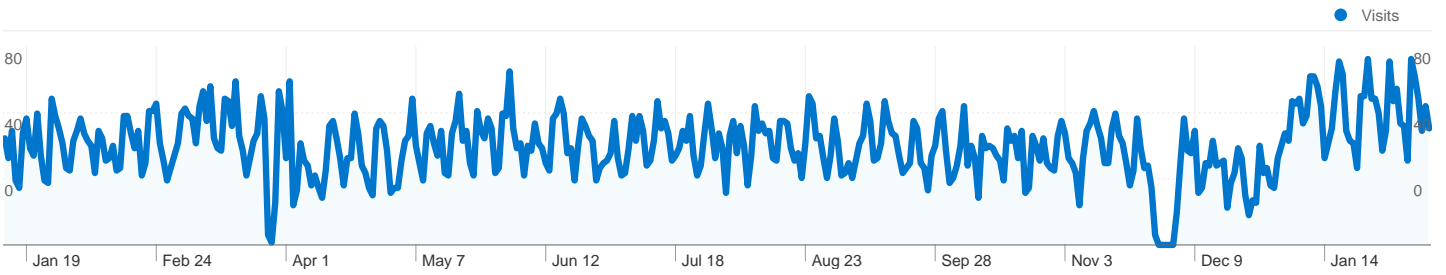

All traffic sources sent a total of 15,899 visits