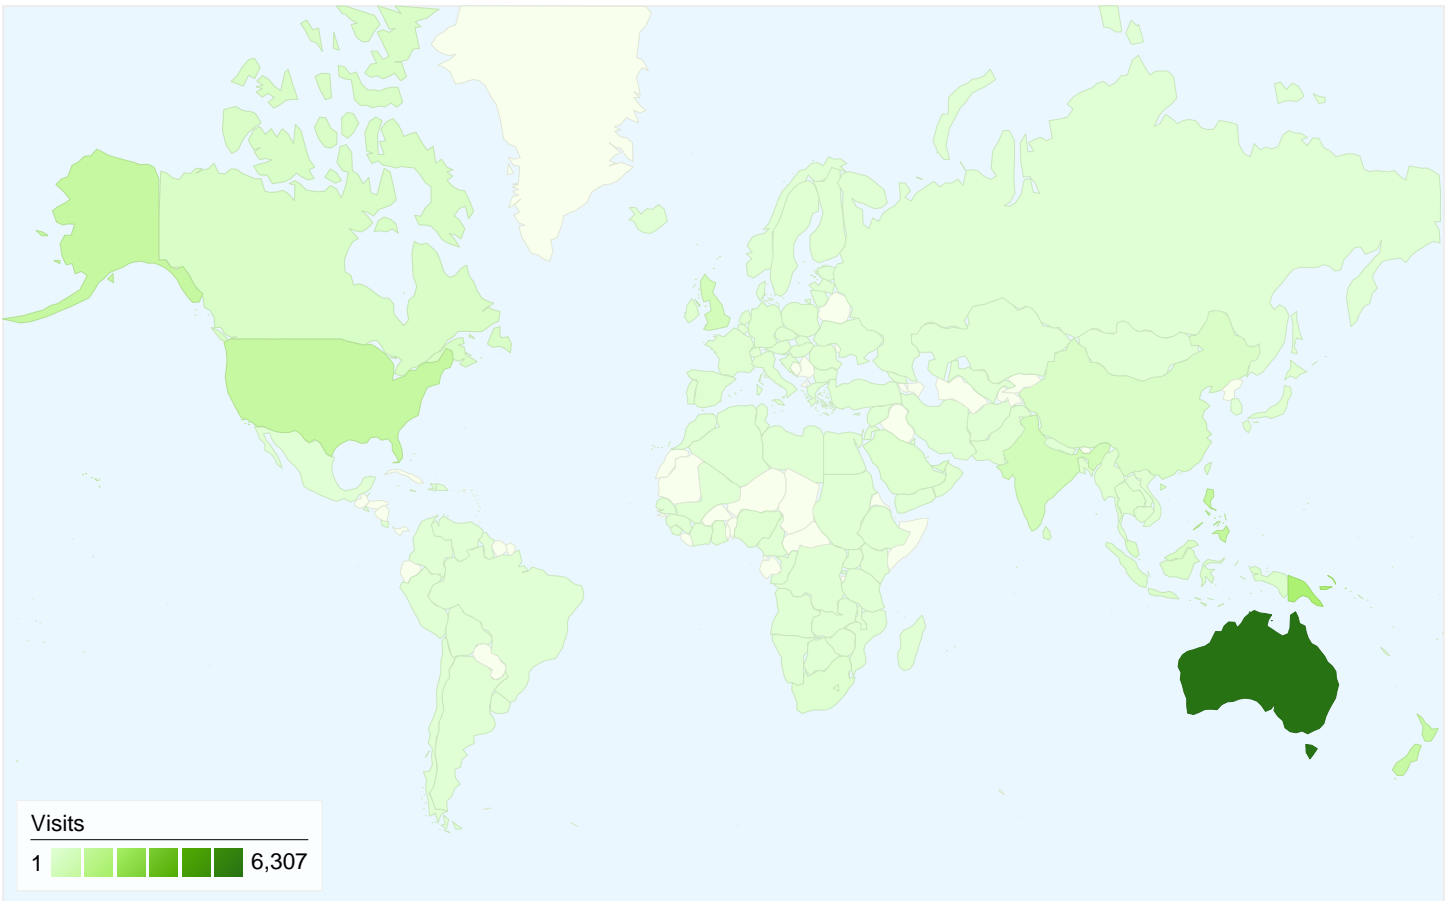

Visitors
13,434

Map Overlay

Traffic Sources Overview

- **Search Engines**
7,698.00 (48.42%)
- **Referring Sites**
6,939.00 (43.64%)
- **Direct Traffic**
1,262.00 (7.94%)

Content Overview

Pages	Pageviews	% Pageviews
/	23,971	33.03%
/jobs/Professional/	5,656	7.79%
/jobs/Mining/	5,085	7.01%
/jobs/Other/	3,646	5.02%
/jobs/Trades/	3,026	4.17%

13,434 people visited this site

 **15,899 Visits**

 **13,434 Absolute Unique Visitors**

 **72,579 Pageviews**

 **4.57 Average Pageviews**

 **00:03:29 Time on Site**

 **33.78% Bounce Rate**

 **83.24% New Visits**

All traffic sources sent a total of 15,899 visits

- Search Engines**
7,698.00 (48.42%)
- Referring Sites**
6,939.00 (43.64%)
- Direct Traffic**
1,262.00 (7.94%)

Top Traffic Sources

Sources	Visits	% visits	Keywords	Visits	% visits
google (organic)	6,836	43.00%	papua new guinea jobs	1,025	13.32%
pngbd.com (referral)	6,270	39.44%	jobs in papua new guinea	892	11.59%
(direct) ((none))	1,262	7.94%	jobs in png	491	6.38%
yahoo (organic)	371	2.33%	png jobs	401	5.21%
bing (organic)	164	1.03%	jobs papua new guinea	294	3.82%

15,899 visits came from 153 countries/territories

Site Usage

Country/Territory	Visits	Pages/Visit	Avg. Time on Site	% New Visits	Bounce Rate
Australia	6,307	4.58	00:02:33	83.76%	31.96%
Papua New Guinea	1,859	4.99	00:08:53	73.75%	30.82%
Philippines	1,077	5.11	00:04:03	86.17%	30.92%
United States	964	4.24	00:02:02	88.90%	47.51%
New Zealand	894	5.01	00:02:25	83.33%	25.95%
India	506	4.43	00:03:35	88.54%	31.62%
United Kingdom	473	4.42	00:01:52	88.79%	37.84%
China	278	2.96	00:02:14	64.75%	39.21%
Canada	268	4.06	00:02:41	88.43%	42.91%