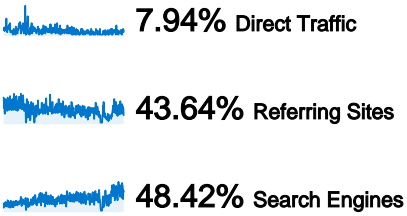

- **Search Engines**
  7,698.00 (48.42%)
- **Referring Sites**
  6,939.00 (43.64%)
- **Direct Traffic**
  1,262.00 (7.94%)

Top Traffic Sources

Sources	Visits	% visits	Keywords	Visits	% visits
google (organic)	6,836	43.00%	papua new guinea jobs	1,025	13.32%
pngbd.com (referral)	6,270	39.44%	jobs in papua new guinea	892	11.59%
(direct) ((none))	1,262	7.94%	jobs in png	491	6.38%
yahoo (organic)	371	2.33%	png jobs	401	5.21%
bing (organic)	164	1.03%	jobs papua new guinea	294	3.82%