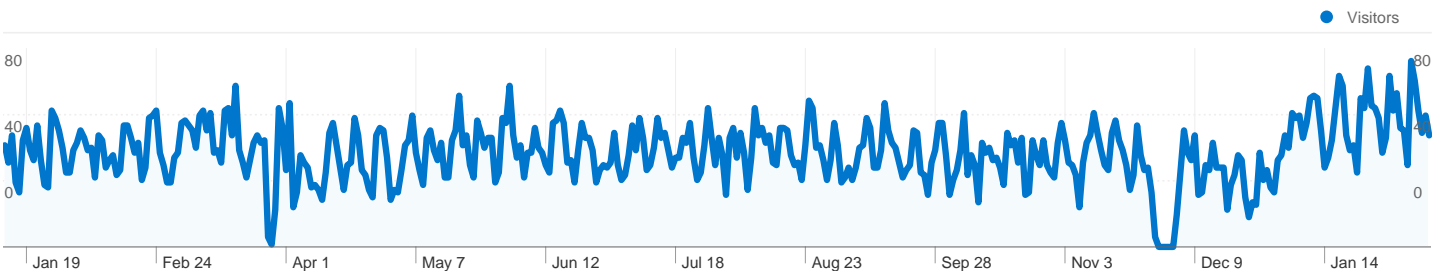

Site Usage

15,899 Visits

33.78% Bounce Rate

72,579 Pageviews

00:03:29 Avg. Time on Site

4.57 Pages/Visit

83.24% % New Visits

Visitors Overview

Visitors
13,434

Map Overlay

Traffic Sources Overview

- **Search Engines**
7,698.00 (48.42%)
- **Referring Sites**
6,939.00 (43.64%)
- **Direct Traffic**
1,262.00 (7.94%)

Content Overview

Pages	Pageviews	% Pageviews
/	23,971	33.03%
/jobs/Professional/	5,656	7.79%
/jobs/Mining/	5,085	7.01%
/jobs/Other/	3,646	5.02%
/jobs/Trades/	3,026	4.17%

13,434 people visited this site

 **15,899 Visits**

 **13,434 Absolute Unique Visitors**

 **72,579 Pageviews**

 **4.57 Average Pageviews**

 **00:03:29 Time on Site**

 **33.78% Bounce Rate**

 **83.24% New Visits**

15,899 visits came from 153 countries/territories

Site Usage

Country/Territory	Visits	Pages/Visit	Avg. Time on Site	% New Visits	Bounce Rate
Australia	6,307	4.58	00:02:33	83.76%	31.96%
Papua New Guinea	1,859	4.99	00:08:53	73.75%	30.82%
Philippines	1,077	5.11	00:04:03	86.17%	30.92%
United States	964	4.24	00:02:02	88.90%	47.51%
New Zealand	894	5.01	00:02:25	83.33%	25.95%
India	506	4.43	00:03:35	88.54%	31.62%
United Kingdom	473	4.42	00:01:52	88.79%	37.84%
China	278	2.96	00:02:14	64.75%	39.21%
Canada	268	4.06	00:02:41	88.43%	42.91%