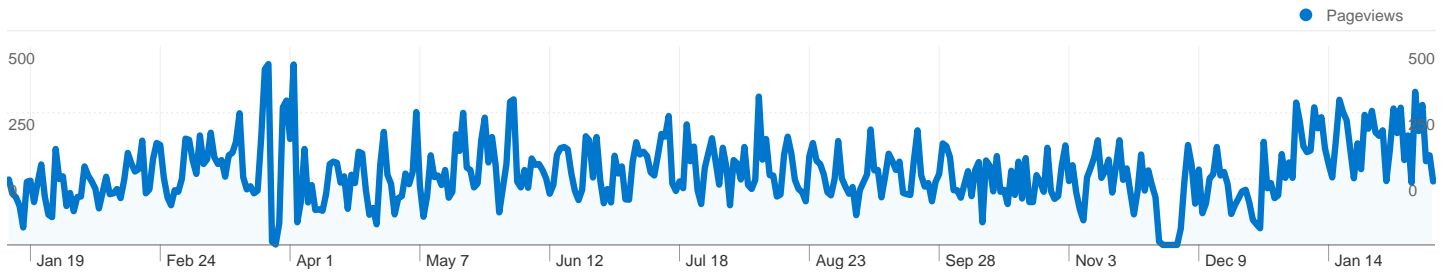

Pages on this site were viewed a total of 72,579 times

72,579 Pageviews

47,970 Unique Views

33.78% Bounce Rate

Top Content

Pages	Pageviews	% Pageviews
/	23,971	33.03%
/jobs/Professional/	5,656	7.79%
/jobs/Mining/	5,085	7.01%
/jobs/Other/	3,646	5.02%
/jobs/Trades/	3,026	4.17%