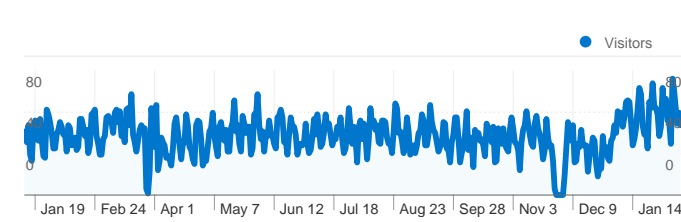

Site Usage

15,899 Visits

33.78% Bounce Rate

72,579 Pageviews

00:03:29 Avg. Time on Site

4.57 Pages/Visit

83.24% % New Visits

Visitors Overview

13,434 people visited this site

 **15,899 Visits**

 **13,434 Absolute Unique Visitors**

 **72,579 Pageviews**

 **4.57 Average Pageviews**

 **00:03:29 Time on Site**

 **33.78% Bounce Rate**

 **83.24% New Visits**

15,899 visits came from 153 countries/territories

Site Usage

Country/Territory	Visits	Pages/Visit	Avg. Time on Site	% New Visits	Bounce Rate
Australia	6,307	4.58	00:02:33	83.76%	31.96%
Papua New Guinea	1,859	4.99	00:08:53	73.75%	30.82%
Philippines	1,077	5.11	00:04:03	86.17%	30.92%
United States	964	4.24	00:02:02	88.90%	47.51%
New Zealand	894	5.01	00:02:25	83.33%	25.95%
India	506	4.43	00:03:35	88.54%	31.62%
United Kingdom	473	4.42	00:01:52	88.79%	37.84%
China	278	2.96	00:02:14	64.75%	39.21%
Canada	268	4.06	00:02:41	88.43%	42.91%

Singapore	236	4.28	00:02:33	83.90%	43.22%
					1 - 10 of 153

Pages on this site were viewed a total of 72,579 times

 72,579 Pageviews

 47,970 Unique Views

 33.78% Bounce Rate

Top Content

Pages	Pageviews	% Pageviews
/	23,971	33.03%
/jobs/Professional/	5,656	7.79%
/jobs/Mining/	5,085	7.01%
/jobs/Other/	3,646	5.02%
/jobs/Trades/	3,026	4.17%